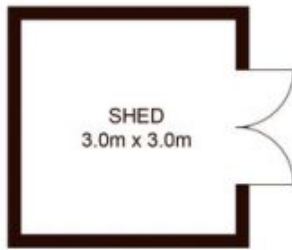

2 Kilbenny Street KELLYVILLE RIDGE NSW

3  2  2 

Land Size : 469 sqm

View : <https://www.norwestselect.com.au/sale/nsw/hills/kellyville-ridge/residential/house/5828294>

2 Kilbenny Street, KELLYVILLE RIDGE

Not to scale • All measurements are approximate • Drawn for marketing purposes only • Floorplan by © Industrie Media