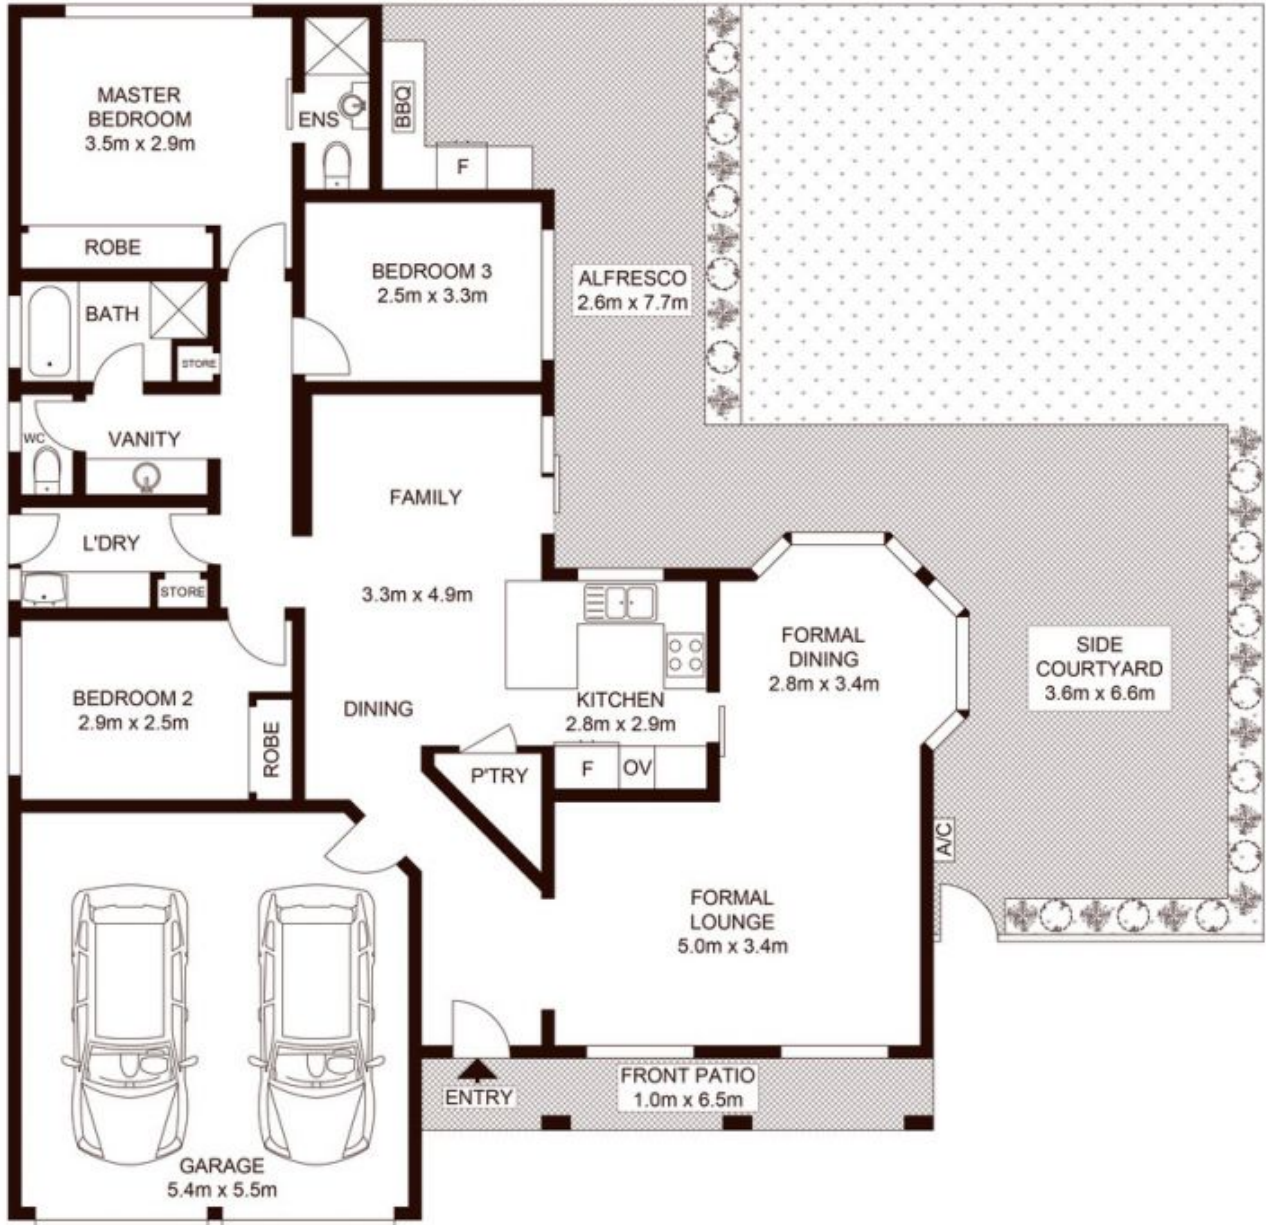

2 Kilbenny Street KELLYVILLE RIDGE NSW

3  2  2 

Land Size : 469 sqm

View : <https://www.norwestselect.com.au/sale/nsw/hills/kellyville-ridge/residential/house/5828294>

2 Kilbenny Street, KELLYVILLE RIDGE

Not to scale • All measurements are approximate • Drawn for marketing purposes only • Floorplan by © Industrie Media