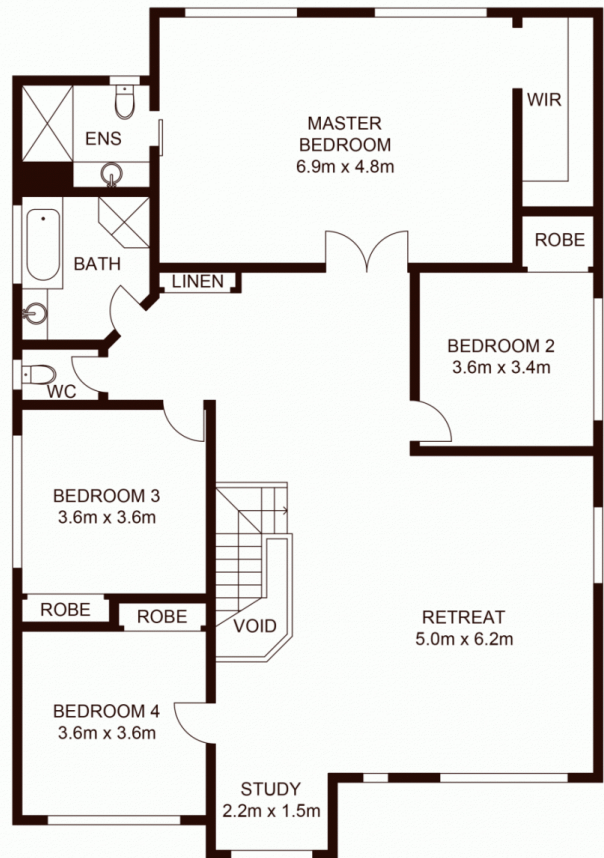

12 Leeds Street STANHOPE GARDENS NSW

4  2  2 

**Land Size** : 450 sqm  
**View** : <https://www.norwestselect.com.au/sale/nsw/western-sydney/stanhope-gardens/residential/house/5828316>

GROUND FLOOR

FIRST FLOOR

# 12 Leeds Street, STANHOPE GARDENS

Not to scale • All measurements are approximate • Drawn for marketing purposes only • Floorplan by © Industrie Media