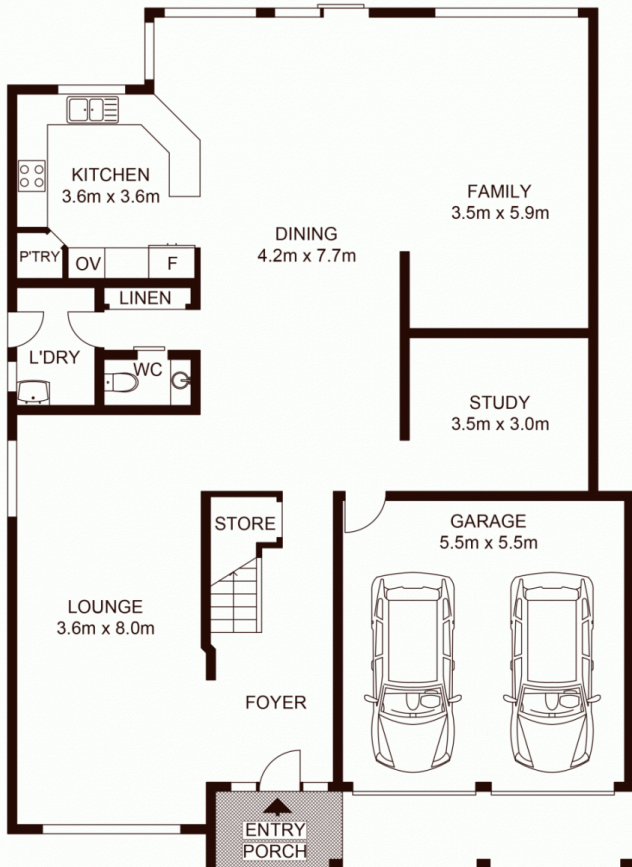

12 Leeds Street STANHOPE GARDENS NSW

4  2  2 

**Land Size** : 450 sqm  
**View** : <https://www.norwestselect.com.au/sale/nsw/western-sydney/stanhope-gardens/residential/house/5828316>

GROUND FLOOR

FIRST FLOOR

# 12 Leeds Street, STANHOPE GARDENS

Not to scale • All measurements are approximate • Drawn for marketing purposes only • Floorplan by © Industrie Media